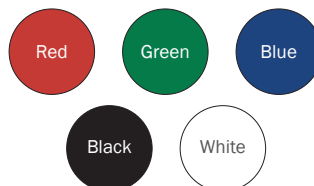

Front/Back Lit

"Illuminated Front Lit / Back Lit Channel Letters"

The front / back lit channel letters create striking illumination for channel letter signage. If your client is looking for a dramatic illumination on their sign, our front and back lit channel letter might be the perfect option. The combination of forward and reverse illumination generates an outcome that is both eye-catching and dramatic, yet simple.

- High quality and reliable
- Various types of channel letters
- Available in a various sizes, fonts & colors
- Energy efficient LEDs
- UL Listed

Finish Options

Steel

Painted

Aluminum

Brushed

Painted

Stainless Steel

Polished

Brushed

LED Colors Options

* Channel letters can be custom painted any color to match your specifications.

Face Style

* Many different colours and finished available

■ Trim Cap

Face : Acrylic, Resin
Return : Steel, Stainless, Aluminum, ABS

■ Trimless Acrylic

Face : Acrylic
Return : Steel, Stainless, Aluminum, ABS

■ Trimless Resin

Face : Resin
Return : Steel, Stainless, Aluminum, ABS

Lighting Options

■ Halo Lit

Halo-lit channel letter is fabricated without back. Offering heavy-gauge construction with multiple finish options.