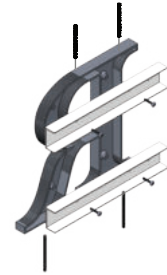

■ Trimless Acrylic

Face : Acrylic
Return : Steel, Stainless, Aluminum, ABS

■ Trimless Resin

Face : Resin
Return : Steel, Stainless, Aluminum, ABS

Lighting Options

■ Halo Lit

Halo-lit channel letter is fabricated without back. Offering heavy-gauge construction with multiple finish options.

■ Back Lit

Back-lit channel letter is fabricated with back of clear or light diffused lexan

Mounting Options

Flush Mounting

Flush mounted channel letters are secured to walls. There is no space between the letter and the wall surface.

Raceway Mounting

Raceway mounted channel letters are secured to raceways or rails. Raceways allow for easier installation and service.

Stud Mounting

Stud mounted channel letters allow letters to stand-off the mounting surface. And create halo-effect.