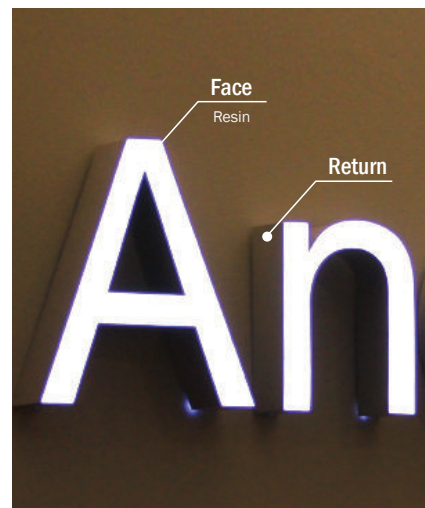

Front/Back Lit

"Illuminated Front Lit / Back Lit Channel Letters"

The front / back lit channel letters create striking illumination for channel letter signage. If your client is looking for a dramatic illumination on their sign, our front and back lit channel letter might be the perfect option. The combination of forward and reverse illumination generates an outcome that is both eye-catching and dramatic, yet simple.

Polished

Brushed

LED Colors Options

* Channel letters can be custom painted any color to match your specifications.

Face Style

* Many different colours and finished available

■ Trim Cap

Face : Acrylic, Resin
Return : Steel, Stainless, Aluminum, ABS

■ Trimless Acrylic

Face : Acrylic
Return : Steel, Stainless, Aluminum, ABS

■ Trimless Resin

Face : Resin
Return : Steel, Stainless, Aluminum, ABS

Lighting Options

■ Halo Lit

Halo-lit channel letter is fabricated without back. Offering heavy-gauge construction with multiple finish options.

■ Back Lit

Back-lit channel letter is fabricated with back of clear or light diffused lexan

Mounting Options

Flush Mounting

Flush mounted channel letters are secured to walls. There is no space between the letter and the wall surface.