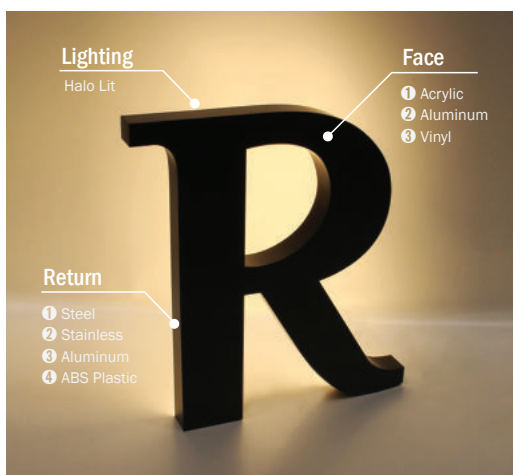

Front/Back Lit

"Illuminated Front Lit / Back Lit Channel Letters"

The front / back lit channel letters create striking illumination for channel letter signage. If your client is looking for a dramatic illumination on their sign, our front and back lit channel letter might be the perfect option. The combination of forward and reverse illumination generates an outcome that is both eye-catching and dramatic, yet simple.

■ Trimless Acrylic

Face : Acrylic
Return : Steel, Stainless, Aluminum, ABS

■ Trimless Resin

Face : Resin
Return : Steel, Stainless, Aluminum, ABS

Lighting Options

■ Halo Lit

Halo-lit channel letter is fabricated without back. Offering heavy-gauge construction with multiple finish options.

■ Back Lit

Back-lit channel letter is fabricated with back of clear or light diffused lexan

Mounting Options

Flush Mounting

Flush mounted channel letters are secured to walls. There is no space between the letter and the wall surface.

Raceway Mounting

Raceway mounted channel letters are secured to raceways or rails. Raceways allow for easier installation and service.

Stud Mounting

Stud mounted channel letters allow letters to stand-off the mounting surface. And create halo-effect.