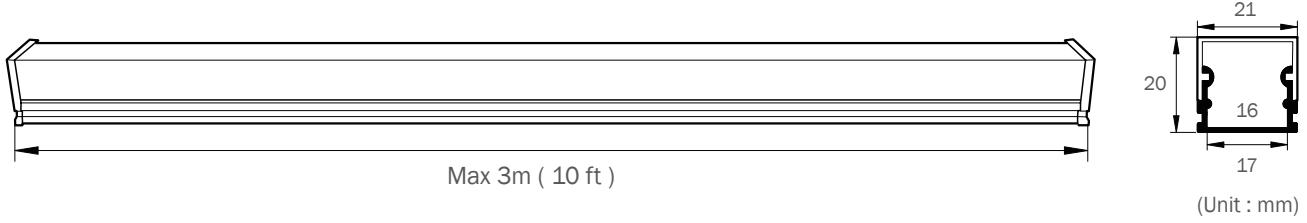

LED Linear Lights  
**G8**

Surface mounted, G8 linear light is perfect for where recessed lighting is not an option. It comes with a square diffuser for soft direct and indirect lighting. Supplied in standard 1m or 2m lengths. The high quality aluminium extrusion can be cut to length as you require.

SIZE	17 X 20mm
PCB	16mm

**Features**

- Wide range of LED options
- Customizable size and design
- Long lifespan of 70,000hrs
- Easy installation
- 2 year warranty

**Installation**

Surface Mounting

**Accessories**