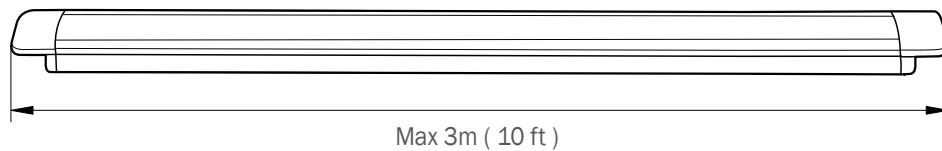

## LED Linear Lights

# T3

T3 linear light offers a wide variety of quality recessed aluminium extrusions or profiles for LED strip lights. Recessed extrusions can be installed under cabinets, shelves or furniture with the use of double-sided tape or clip. Supplied in standard 1m or 2m lengths and cut-lengths can be customised upon request.

SIZE	17 X 8mm
PCB	12mm

(Unit : mm)