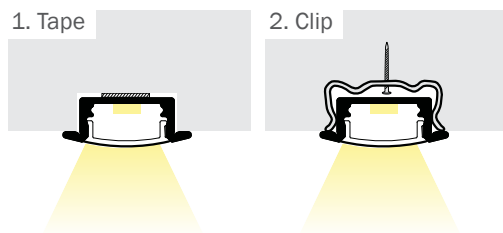

Installation

Recessed Mounting

Accessories