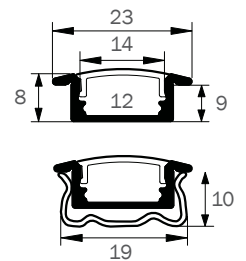

# T3

T3 linear light offers a wide variety of quality recessed aluminium extrusions or profiles for LED strip lights. Recessed extrusions can be installed under cabinets, shelves or furniture with the use of double-sided tape or clip. Supplied in standard 1m or 2m lengths and cut-lengths can be customised upon request.

SIZE	17 X 8mm
PCB	12mm

(Unit : mm)