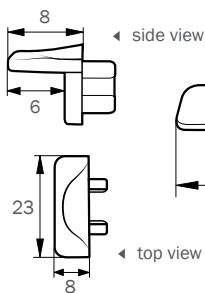

# T3

T3 linear light offers a wide variety of quality recessed aluminium extrusions or profiles for LED strip lights. Recessed extrusions can be installed under cabinets, shelves or furniture with the use of double-sided tape or clip. Supplied in standard 1m or 2m lengths and cut-lengths can be customised upon request.

SIZE	17 X 8mm
PCB	12mm

(Unit : mm)