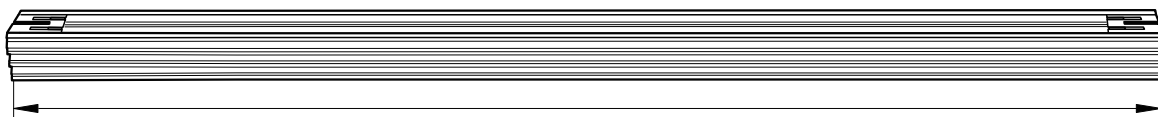

# TYPE A

Surface mounted, TYPE A linear light is designed where recessed installation is not an option. These extrusion is perfect to be installed but not limited to, in any flat surfaces whether it is a ceiling or wall, under or on top of the cabinet, display cases, shelvings and art niches. Installation is simple and easy, Supplied in standard 1m or 2m lengths and cut-lengths can be customised upon request.

SIZE	10 X 5mm
PCB	6mm

Max 3m ( 10 ft )

(Unit: mm)