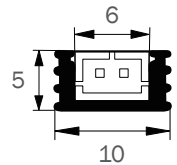

# TYPE A

Surface mounted, TYPE A linear light is designed where recessed installation is not an option. These extrusion is perfect to be installed but not limited to, in any flat surfaces whether it is a ceiling or wall, under or on top of the cabinet, display cases, shelvings and art niches. Installation is simple and easy, Supplied in standard 1m or 2m lengths and cut-lengths can be customised upon request.

SIZE	10 X 5mm
PCB	6mm

Max 3m ( 10 ft )

(Unit: mm)