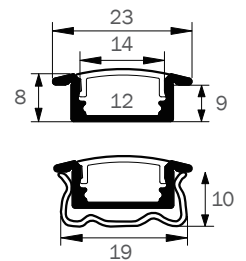

# T3

T3 linear light offers a wide variety of quality recessed aluminium extrusions or profiles for LED strip lights. Recessed extrusions can be installed under cabinets, shelves or furniture with the use of double-sided tape or clip. Supplied in standard 1m or 2m lengths and cut-lengths can be customised upon request.

SIZE	17 X 8mm
PCB	12mm

(Unit : mm)