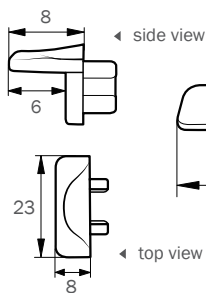

# T3

T3 linear light offers a wide variety of quality recessed aluminium extrusions or profiles for LED strip lights. Recessed extrusions can be installed under cabinets, shelves or furniture with the use of double-sided tape or clip. Supplied in standard 1m or 2m lengths and cut-lengths can be customised upon request.

SIZE	17 X 8mm
PCB	12mm

(Unit : mm)