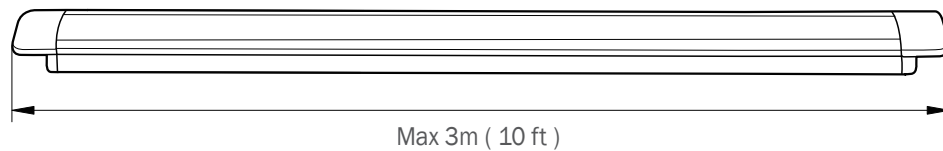

# T3

T3 linear light offers a wide variety of quality recessed aluminium extrusions or profiles for LED strip lights. Recessed extrusions can be installed under cabinets, shelves or furniture with the use of double-sided tape or clip. Supplied in standard 1m or 2m lengths and cut-lengths can be customised upon request.

SIZE	17 X 8mm
PCB	12mm

(Unit : mm)