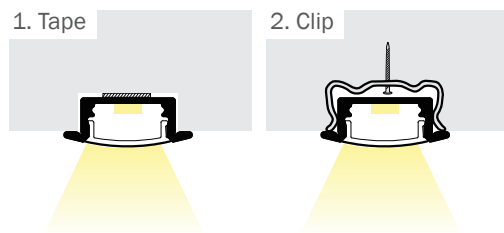

Installation

Recessed Mounting

Accessories